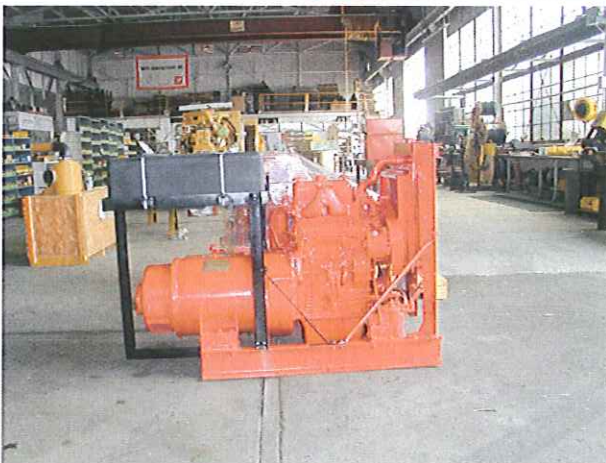

EMERSON & MATKIN

2-71 GENERATORS "THE DEUCE"

950 S. Main / P.O. Box 4885
Pocatello, ID 83205
Ph: (208) 234-4436 & Fax: (208) 234-4724
Toll Free: 800-387-4972
www.emerson2-71gm.com

2-71 Fuel Tank Option

Part #
2-71FUELTANK

32 Gallon Poly Fuel Tank
Steel Fuel Tank Mounting Frame
3/8" Fuel Suction and Return Hose
Brass Fittings